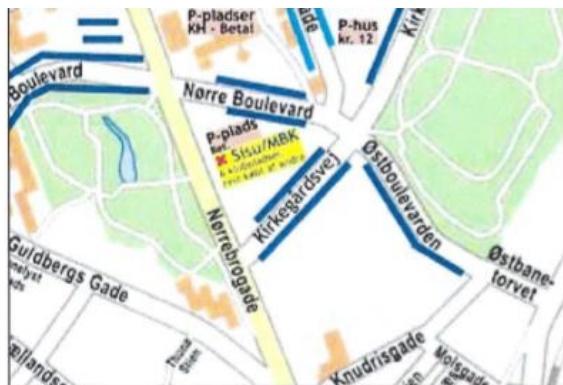

Welcome!

Membership:

Enter Your data at:

<http://sisu-mbk.klubonline.dk/indmeld>

Access and parking:

In addition to the regular training the club is often open. For a fee of 100 dkr. A year You can, as a member, buy an access key. Contact the vicechairman. Then You will have access 24-7-365. Many busroutes and the "Letbane" have a stop at Nørre Boulevard. There are a lot of paid parking around the club. As a member You can buy an annual parking pass for dkr. 200. Contact the vicechairman. The pass permits You to park in the schoolyard just outside the club-entrance. Beware of the signs. The pass is valid weekdays 16-24 and all day in weekends and holidays. 8 lots mrk "Sport og Fritid" is valid 24-7-365. Day pass is available in the club for dkr. 30.

Therefore, club tours, tournaments and parties are organized. See current listings in the club, on the website and the emails you will receive continuously. In the cosy living room there is the opportunity to watch TV, listen to music, play games and have a nice chat with club mates. Beer and softdrinks can be bought. It is not allowed to bring your own drinks.

There is a cold water dispenser. There is, of course, a smoking ban in all the club. You have the option of a minimum of 1 weekly guided training session by trained coaches. You can sign up for rallies and participate on tournament teams. We have over 30 tournament teams from 1. Division to Series 5. You can also just enjoy the game. Enjoy!!

Training

Youth: monday 16.30-18.30, tuesday, thursday and friday kl. 16-18. Individual training: by appointment.

Senior: monday kl. 18.30, tuesday 18-22, wednesday 17-19 (ladies), wednesday 19-21, thursday kl. 18-22. From october to marts: Thursdays are matchday from 18.00.

Senior Elite: Tuesday and thursday kl. 18-20.

Veteraner: monday, wednesday og friday kl. 9-14.

See calender at our website

We play in:

"Stuen" (5 tables)

"Lille hal" (3 tables)

"Store hal" (12 tables)

Sisu/MBK Tabletennis Club
Nørre Boulevard 1. E.
8000 Aarhus C.
cvr 30165020

✉ bestyrelse@sisu-mbk.dk

[Sisu-mbk.dk](http://sisu-mbk.dk)

On fb there are more groups where You can keep updated and communicate with other members.